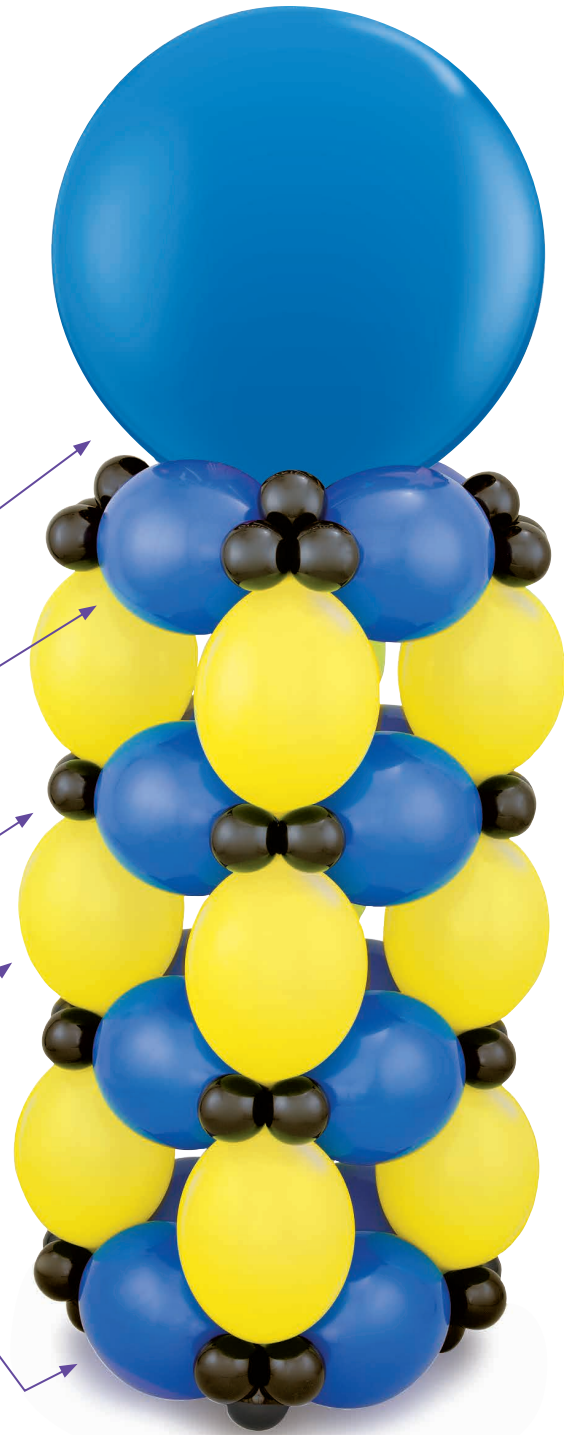

# QUICKLINK® TOWER

QTY	ITEM	DESCRIPTION
1	40121	3' Dark Blue Latex
1	12804	12" Dark Blue QuickLink® Balloons (16 needed)
1	12803	12" Yellow QuickLink® Balloons (12 needed)
1	5403	5" Black Latex
1	18160	160 Traditional Assortment (2 needed)
1	3708	Monofilament Line
1		Sand Weight

### #40121

Air inflate and attach an uninflated 160.

### #12804

Air inflate to 10" and tie four together forming a balloon square. Repeat to make four squares.

### #12803

Air inflate to 10" and tie three together forming a balloon chain of 3. Repeat to make four chains of three. Tie one end of each chain to each corner of the Dark Blue square.